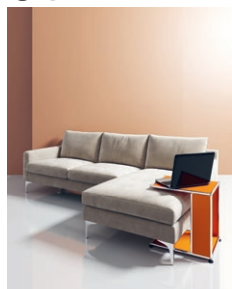

Solutions for your side tables

01