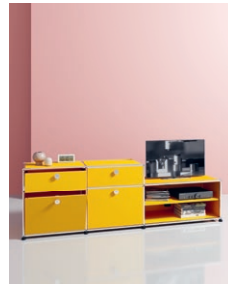

Solutions for your media

01

02

03

04

05

06

07

08

09

10

11

12

13

14

15

16

Dimensions
— p. 22

Accessories
— p. 23

Colors & surfaces
— p. 24