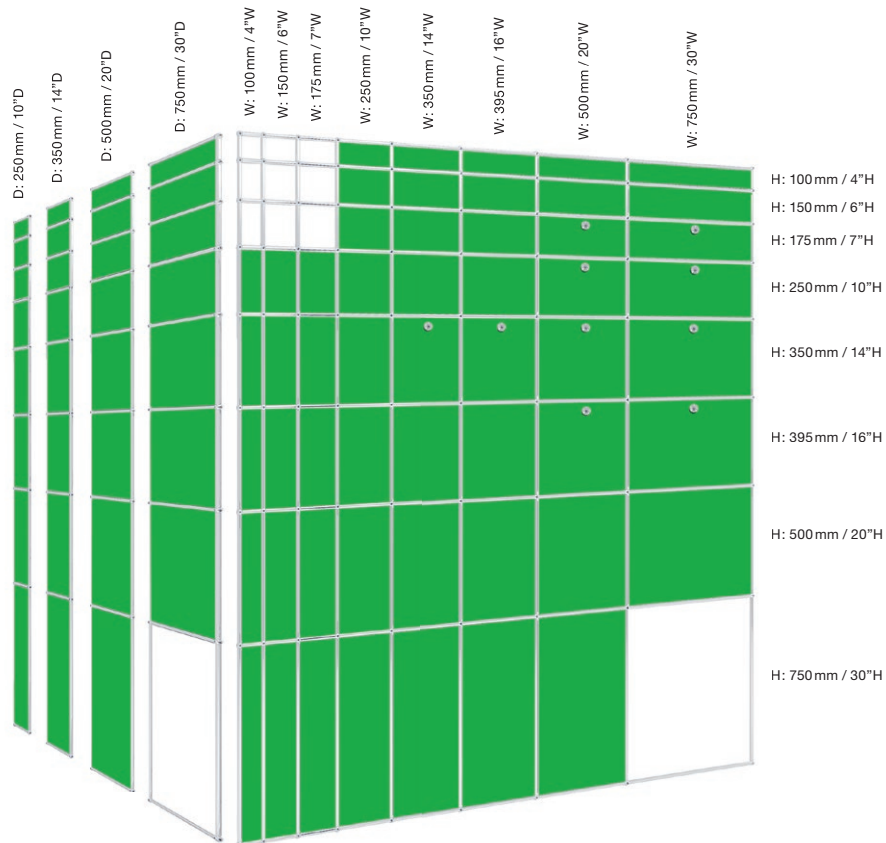

Unit
W/D/H: 2036/536/390 mm
80"W/15"D/15.5"H

Media
10

Unit
W/D/H: 1536/536/390 mm
60.5"W/21"D/15.5"H

Media
11

Unit
W/D/H: 2286/386/1590 mm
90"W/15"D/62.5"H

Media
12

Unit
W/D/H: 1786/386/565 mm
70.5"W/15"D/22"H

Media
13

Unit
W/D/H: 2286/386/565 mm
90"W/15"D/21"H

Media
14

Unit
W/D/H: 1486/386/1440 mm
70.5"W/15"D/57"H

Media
15

Unit
W/D/H: 4286/536/1440 mm
169"W/21"D/57"H

Media
16

Unit
W/D/H: 6036/386/890 mm
208"W/15"D/36"H

USM Haller

The USM Haller system provides a wide variety of elements in standard sizes. Widths, depths and heights are indicated below. All measurements refer to the distance between axes.

Start configuring your individual piece of USM now!
www.usm.com