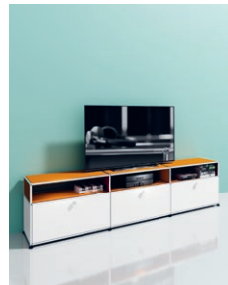

Solutions for your media

01

02

03

04

05

06

07

08

09

10

11

12

13

14

15

16

Dimensions
— p. 22

Accessories
— p. 23

Colors & surfaces
— p. 24