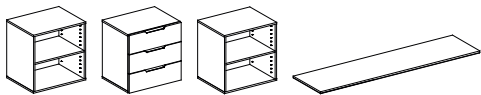

NORRA by Skovby comb.
visit www.skovby.com for more information.