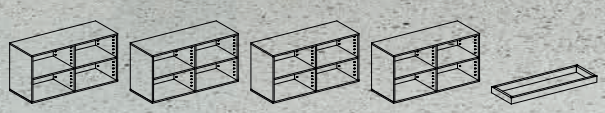

Carefully selected veneer fronts ensure consistency in colour and grain of the modules.

Moveable sets of 3 and 4 trays in stylish anthracite grey. Available for module #621.

NORRA by Skovby comb.
visit www.skovby.com for more information.