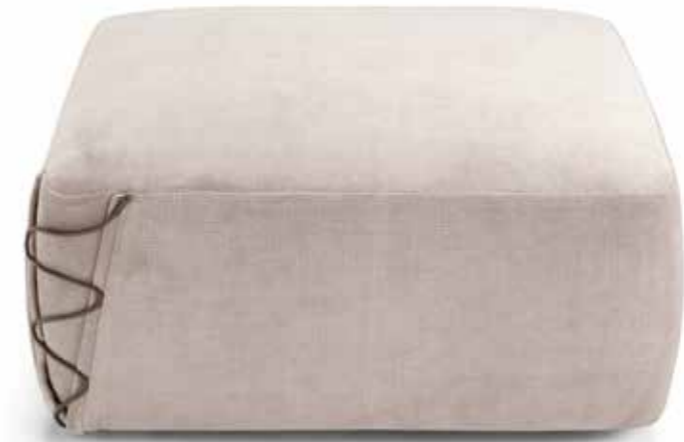

*mod. Kea
v. 500 - 504*