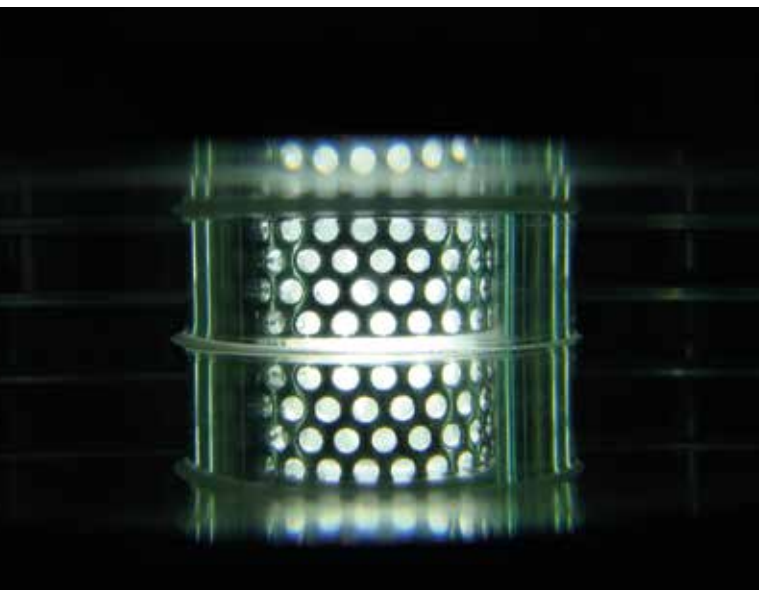

The Fusion chair back has been designed to sit flush to the Fusion table in its higher position so as not to disturb players during a game of billiards. So there is nothing to put away before playing.

FUSION LED SYSTEM

With this light and contemporary pendant lamp, the Fusion LED system allows you to create two atmospheres. During meals, the 7 white LED create a pleasantly intimate environment for your guests. When playing billiards, 14 long-life LEDs offer a stronger light to illuminate the entire table.

Economical and environmentally-friendly.

Consumption: 42 Watts

Intensity: 1050 Lumens

Light colour: 5010 Kelvin

Characteristics:

- Operates with a 200 - 240 Volt transformer and a group section switch.
- SEC 12 - 35 V 700 mA
- Net weight: 10 kg
- Material: glass & metal, satin nickel finish.