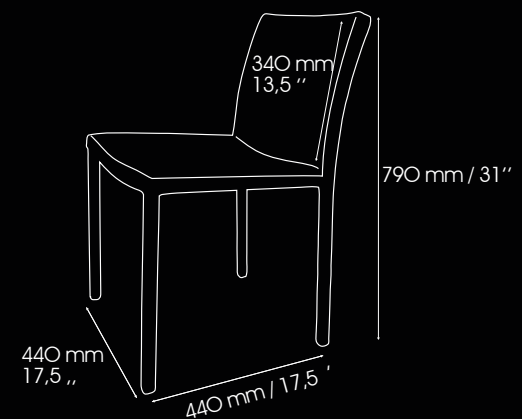

FUSION CHAIRS

The Fusion chair has been specially developed by the Fusiontables design team. Its black microfiber leather covering makes it extremely comfortable as well as easy to clean and matches with other items.

The Fusion chair back has been designed to sit flush to the Fusion table in its higher position so as not to disturb players during a game of billiards. So there is nothing to put away before playing.