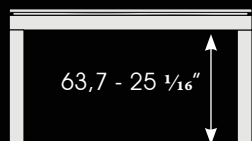

METAL-LINE