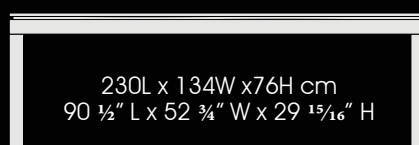

THE FUSION TABLE MAKES THE DIFFERENCE

Times are changing, trends are succeeding one another... but, undoubtedly, the word «fusion» has become more than a concept. We have fusion of generations, fusion of cultures, fusion cuisine, fusion music. Today, we are offering Fusion furniture.

Nowadays, a good product is not just a good design but also an environment: the life and the people which the product targets and their need to create valuable moments.

Offering emotion and quality time, these are the core values of the Fusion table that make the difference.

Designed to entertain, the Fusion table has exactly what is needed to create wonderful and unforgettable moments for you, your family and guests, all in a resolutely contemporary setting.

WOOD-LINE