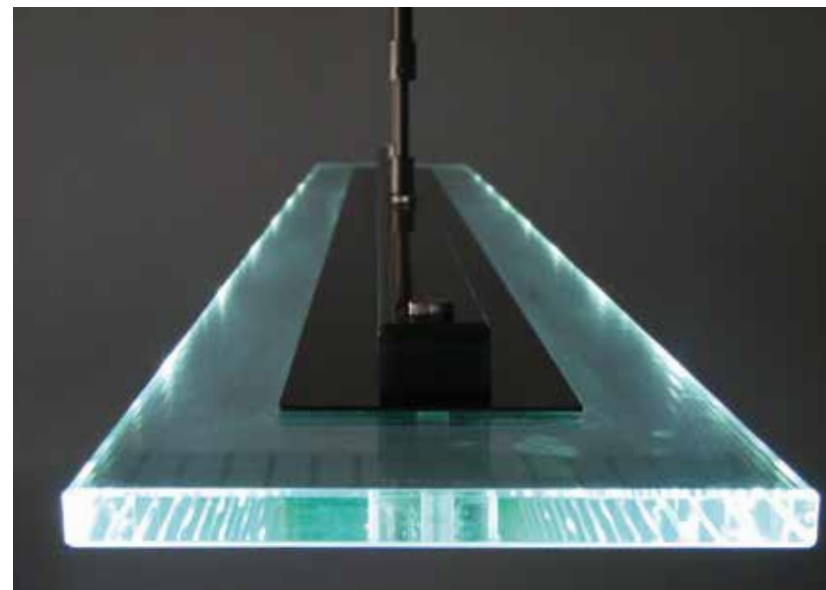

LIMITED SERIES

Fusiontables has joined forces with Champagne Veuve Clicquot to launch a limited edition of the Fusion table. The Fusiontable team developed a dedicated yellow version of both table and balls, in the Veuve Clicquot inspirational colour, that brings beauty, mystery and definitely catches the eye.