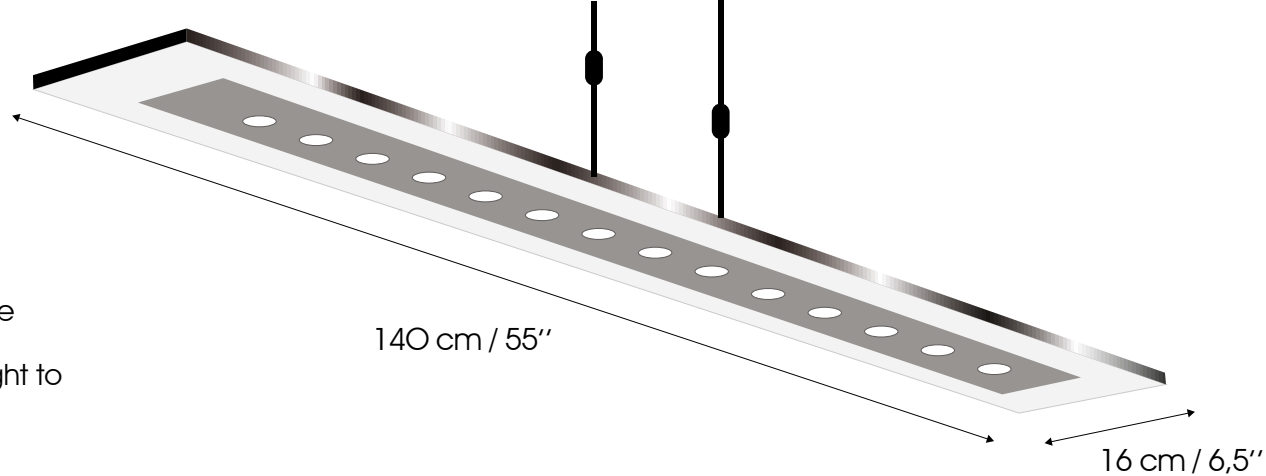

Economical and environmentally-friendly.

Consumption: 42 Watts

Intensity: 1050 Lumens

Light colour: 5010 Kelvin

Characteristics:

- Operates with a 200 - 240 Volt transformer and a group section switch.
- SEC 12 - 35 V 700 mA
- Net weight: 10 kg
- Material: glass & metal, satin nickel finish.