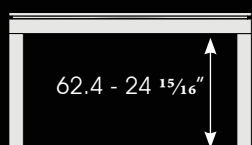

THE FUSION TABLE MAKES THE DIFFERENCE

Times are changing, trends are succeeding one another... but, undoubtedly, the word «fusion» has become more than a concept. We have fusion of generations, fusion of cultures, fusion cuisine, fusion music. Today, we are offering Fusion furniture.

Nowadays, a good product is not just a good design but also an environment: the life and the people which the product targets and their need to create valuable moments.

Offering emotion and quality time, these are the core values of the Fusion table that make the difference.

Designed to entertain, the Fusion table has exactly what is needed to create wonderful and unforgettable moments for you, your family and guests, all in a resolutely contemporary setting.

WOOD-LINE

13.6 cm
5 3/8"

METAL-LINE

11.3 cm
4 7/16"