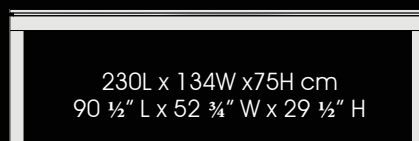

METAL-LINE