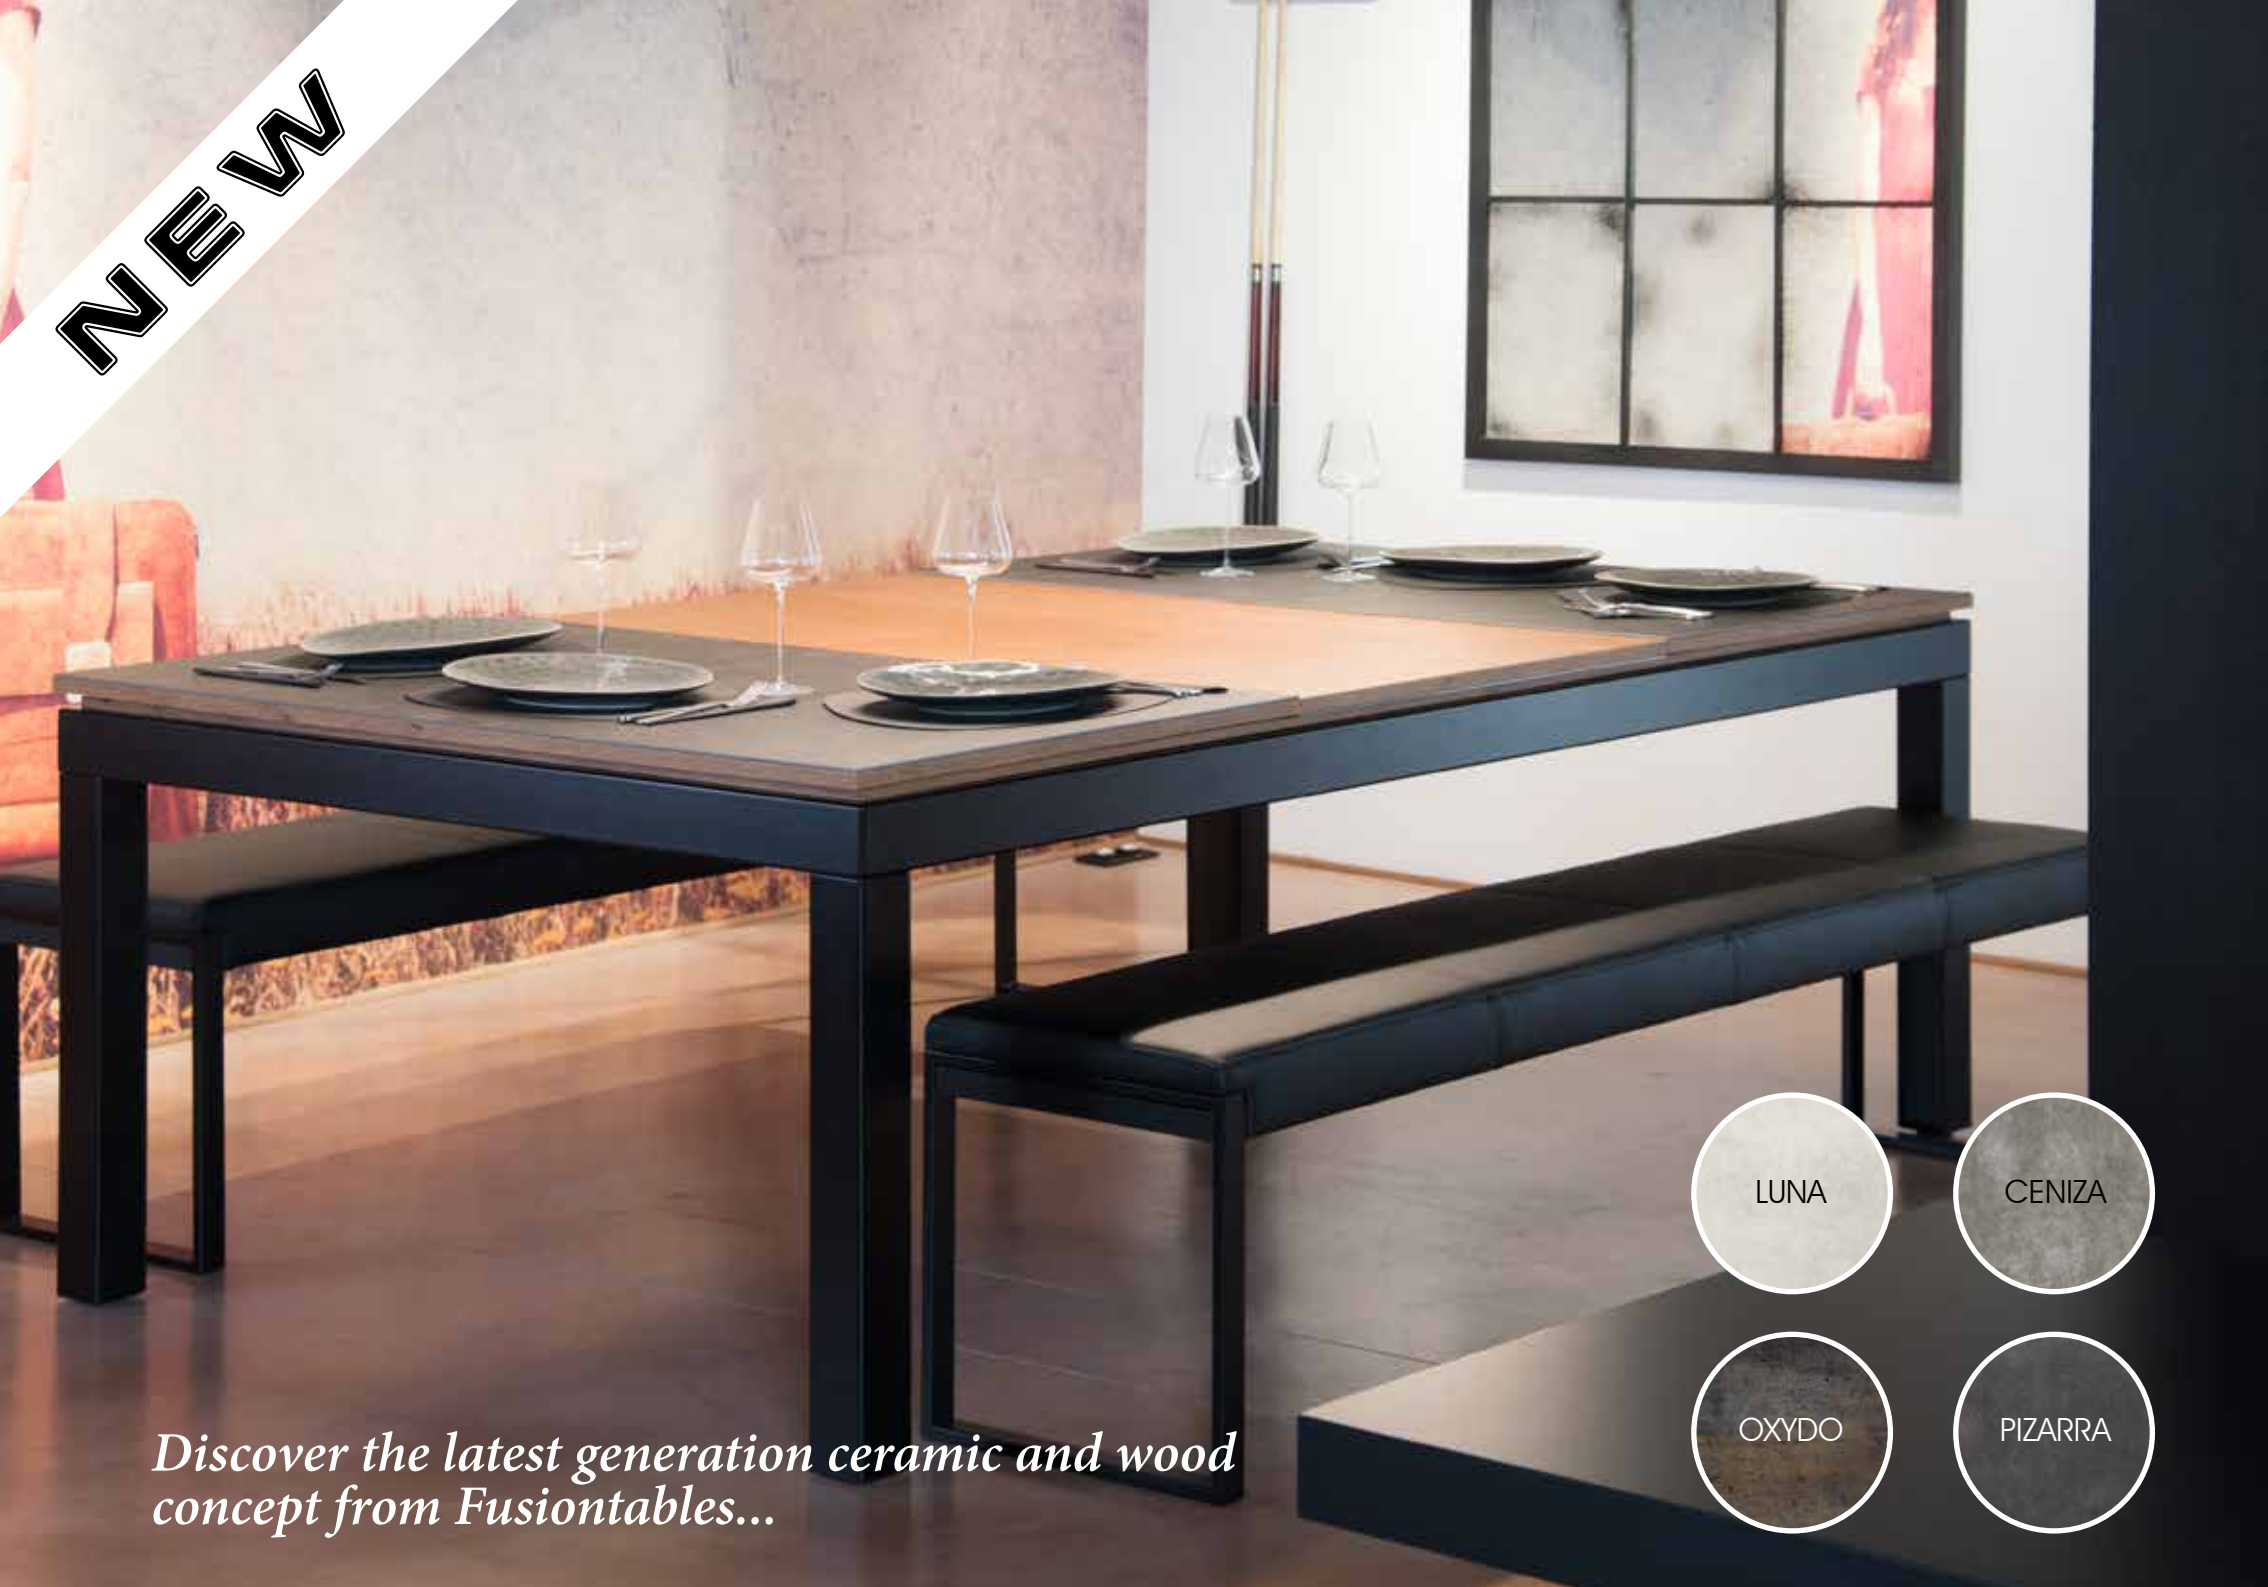

NEW

Discover the latest generation ceramic and wood concept from Fusiontables...