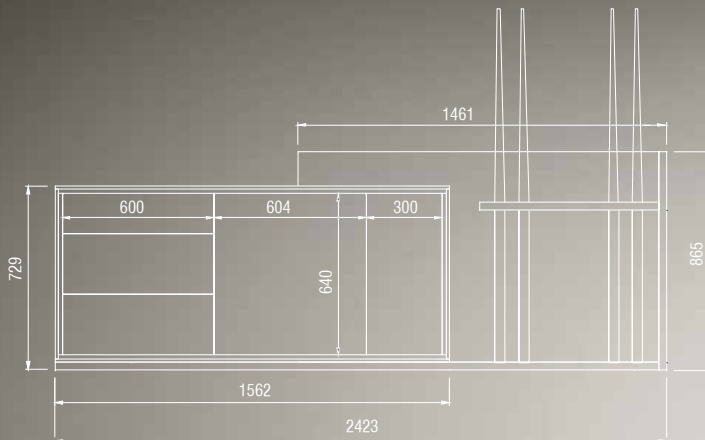

- Flexible from 212 cm to 242cm in length. Fixed height at 86cm.
- Perfect matching of wood veneers between the Fusion table and the complementary storage pieces.
- Drawers and doors maintain clean lines with touch latch opening.
- Pre-assembled storage unit and box units for quicker assembly.
- Possible reconfiguration of the units even after assembly is completed.